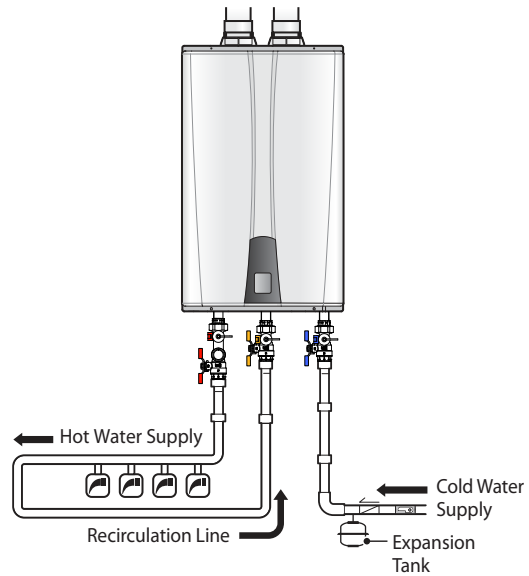

- Navien **Plumb Easy 3 Valve Set** is specifically packaged for use with **NPE-A Series** tankless water heater models with a recirculation return connection fitting
- Available in **3/4"** pipe connections with an included **150 psi Pressure Relief Valve**
- \* All Plumb Easy 3 Valves are lead-free and NSF-certified for use with potable water systems

### DIMENSIONS

### SPECIFICATIONS

SIZE (DN)		ITEM	CONNECTIONS	DIMENSIONS								WEIGHT	
in.	mm			A	B	C	D	in.	mm	in.	mm	lbs.	kgs.
3/4"	20	<b>HOT Valve (Red)</b>	Union x FPT	6	152	2 1/2	64	1 7/8	47	3 1/2	89	2.1	0.9
3/4"	20	<b>COLD Valve (Blue)</b>	Union x FPT	4 1/16	103	2 1/2	64	1 7/8	47	-	-	1.9	0.9
		<b>RECIRCULATION Valve (Orange)</b>											

### Navien NPE-A Plumb Easy 3 Valve Set [Part No.: 30022163A] includes:

- One (1) Hot Water Full-Port Ball Valve with Red Handle and Purge/Drain Port
- One (1) Cold Water Full-Port Ball Valve with Blue Handle and Purge/Drain Port
- One (1) Recirculation Full-Port Ball Valve with Orange Handle and Purge/Drain Port
- One (1) 150 psi Pressure Relief Valve certified to ANSI Z21.22