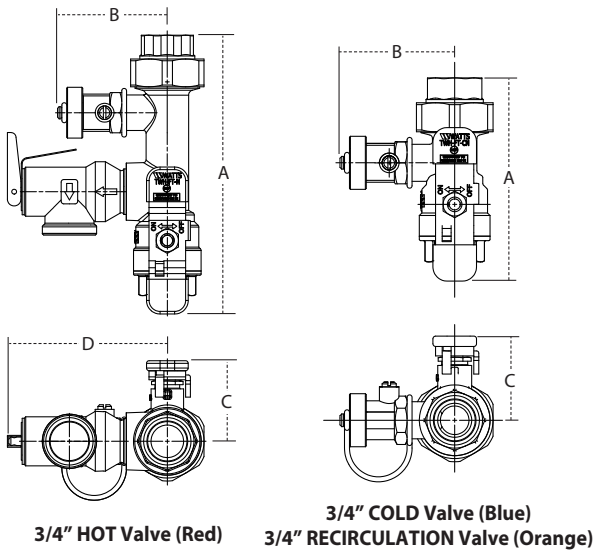

- Navien **Plumb Easy 3 Valve Set** is specifically packaged for use with **NPE-A Series** tankless water heater models with a recirculation return connection fitting
- Available in **3/4"** pipe connections with an included **150 psi Pressure Relief Valve**
- \* All Plumb Easy 3 Valves are lead-free and NSF-certified for use with potable water systems

### DIMENSIONS

### SPECIFICATIONS

SIZE (DN)		ITEM	CONNECTIONS	DIMENSIONS								WEIGHT	
in.	mm			A	B	C	D	in.	mm	in.	mm	lbs.	kgs.
3/4"	20	<b>HOT Valve (Red)</b>	Union x FPT	6	152	2 1/2	64	1 7/8	47	3 1/2	89	2.1	0.9
3/4"	20	<b>COLD Valve (Blue)</b>	Union x FPT	4 1/16	103	2 1/2	64	1 7/8	47	-	-	1.9	0.9
		<b>RECIRCULATION Valve (Orange)</b>											

### Navien NPE-A Plumb Easy 3 Valve Set [Part No.: 30022163A] includes:

- One (1) Hot Water Full-Port Ball Valve with Red Handle and Purge/Drain Port
- One (1) Cold Water Full-Port Ball Valve with Blue Handle and Purge/Drain Port
- One (1) Recirculation Full-Port Ball Valve with Orange Handle and Purge/Drain Port
- One (1) 150 psi Pressure Relief Valve certified to ANSI Z21.22